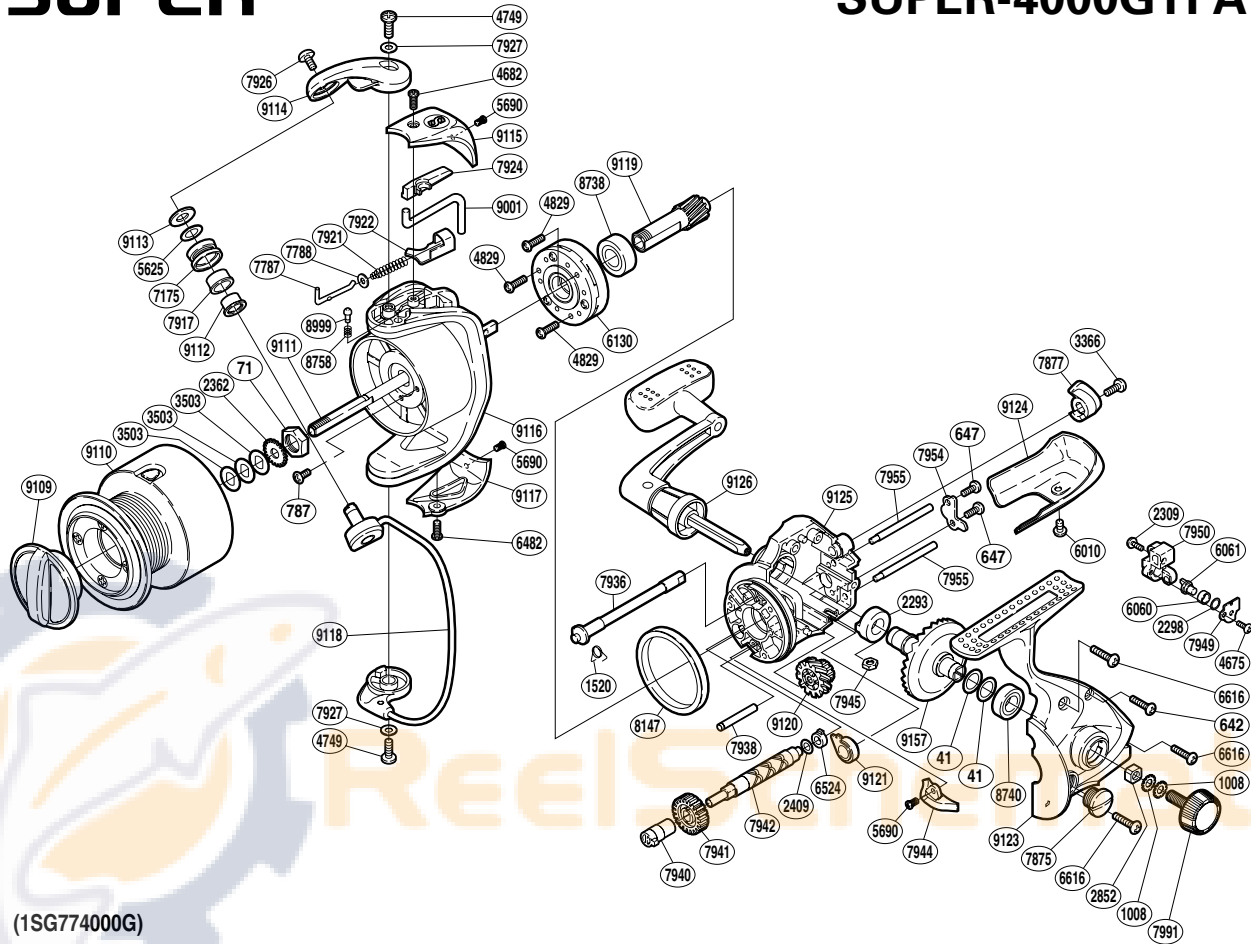

## SUPER

## SUPER-4000GTFA

(1SG774000G)

Part No.	Description	Part No.	Description	Part No.	Description
RD 0041	Drive Gear Washer	RD 6524	Worm Bushing (rear)	RD 8147	Friction Ring
RD 0071	Rotor Nut	RD 6616	Side Cover Screw (A)	RD 8738	Ball Bearing
RD 0642	Side Cover Screw (B)	RD 7175	Line Roller	RD 8740	Ball Bearing
RD 0647	Worm Shaft Retainer Screw	RD 7787	Bail Spring Guide (A)	RD 8758	Click Spring
RD 0787	Nut Lock Screw	RD 7788	Spring Guide (A) Support	RD 8999	Click Pin
RD 1008	Handle Lock Washer	RD 7875	Oil Cap	RD 9001	Bail Trip Lever
RD 1520	Anti-Reverse Cam Spring	RD 7877	Anti-Reverse Lever	RD 9109	Drag Knob
RD 2293	Drive Gear Bushing	RD 7917	Line Roller Bushing	RD 9110	Spool Assembly
RD 2298	Spacer	RD 7921	Bail Spring	RD 9111	Main Shaft
RD 2309	Slider Retainer Screw	RD 7922	Bail Spring Seat	RD 9112	Line Roller Collar
RD 2362	Spool Support	RD 7924	Bail Trip Cover	RD 9113	Line Roller Washer
RD 2409	Worm Shaft Spacer	RD 7926	Line Roller Screw	RD 9114	Bail Arm
RD 2852	Handle Screw Lock	RD 7927	Adjusting Washer	RD 9115	Bail Spring Cover
RD 3366	Anti-Reverse Lever Screw	RD 7936	Anti-Reverse Cam	RD 9116	Rotor
RD 3503	Spool Washer	RD 7938	Idle Gear (B) Shaft	RD 9117	Bail Hold Support Guard
RD 4675	Oscillating Pawl Cover Screw	RD 7940	Worm Bushing (front)	RD 9118	Bail Assembly
RD 4749	Multi-Purpose Screw	RD 7941	Idle Gear	RD 9119	Pinion Gear
RD 4829	Roller Clutch Screw	RD 7942	Worm Shaft	RD 9120	Idle Gear (B)
RD 5625	Line Roller Spacer	RD 7944	Bail Trip Strike	RD 9121	Bushing
RD 5690	Multi-Purpose Screw	RD 7945	Rear Protector Nut	RD 9123	Side Cover
RD 6010	Rear Protector Screw	RD 7949	Oscillating Pawl Cover	RD 9124	Rear Protector
RD 6060	Oscillating Slider Bushing	RD 7950	Oscillating Slider	RD 9125	Body
RD 6061	Oscillating Pawl	RD 7954	Worm Shaft Retainer	RD 9126	Handle Assembly
RD 6130	Roller Clutch Assembly	RD 7955	Oscillating Guide	RD 9157	Drive Gear
RD 6482	Protector Screw (A)	RD 7991	Handle Screw Cap		